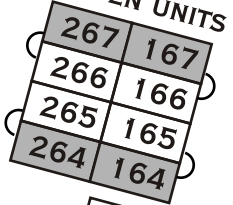

The Lodge

FONTANA VILLAGE RESORT

- KING
- QUEEN
- FP
- HS

WOODS ROAD

GARDEN UNITS A

GARDEN UNITS B

POOLSIDE CABANAS

GARDEN UNITS D