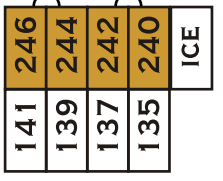

The Lodge

FONTANA VILLAGE RESORT

- KING
- QUEEN
- FP
- HS

WOODS ROAD

GARDEN UNITS A

GARDEN UNITS B

POOLSIDE CABANAS

GARDEN UNITS D