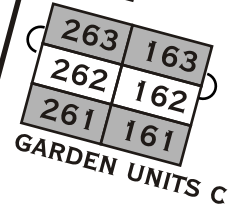

GARDEN UNITS C