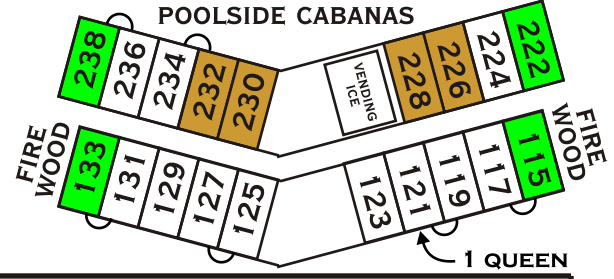

- WILLOWS
- MAGNOLIAS
- HEMLOCKS
- 2 BR AZALEA
- 3 BR AZALEA
- DOGWOODS
- DOGWOODS NEW
- LAURELS
- LOG CABINS
- CAMP CABINS
- MEMBERS

VILLAGE LEGEND

- | | |
|--|---|
| <ul style="list-style-type: none"> 1. THE LODGE <ul style="list-style-type: none"> 2ND FLOOR- MOUNTVIEW BISTRO CAROLINA ROOM 1ST FLOOR BLUE RIDGE ROOMS CONFERENCE ROOMS 2. REGISTRATION & FRONT DESK 3. THE HAZEL CREEK OUTFITTER & RECREATION HALL 4. GUNTER CABIN & MUSEUM 5. VILLAGE CENTER <ul style="list-style-type: none"> GENERAL STORE POST OFFICE LAUNDROMAT 6. GAS STATION & THE PITSTOP 7. TROUT POND 8. TENNIS COURTS | <ul style="list-style-type: none"> 09. HILLBILLY PUTT-PUTT GOLF 10. BASKETBALL COURTS 11. SOFTBALL FIELD 12. HORSE STABLES 13. SWIM CLUB 14. COMMUNITY CHURCH 15. FIRE HALL 16. MAINTENANCE 17. INDOOR POOL • GAME ARCADE 18. WILDWOOD GRILL 19. CRAFT SHOP 20. BONFIRE PIT 21. FONTANA VILLAGE MARINA 22. MUDDY TRAX BIKE & BOARDS 23. VILLAGE POOL & LAZY RIVER
<small>(OPENING SUMMER - 2007)</small> |
|--|---|

The Lodge

FONTANA VILLAGE RESORT

- KING
- QUEEN
- FP
- HS

WOODS ROAD

GARDEN UNITS A

GARDEN UNITS B

POOLSIDE CABANAS

GARDEN UNITS D

GARDEN UNITS C

WELCH ROAD

FONTANA ROAD